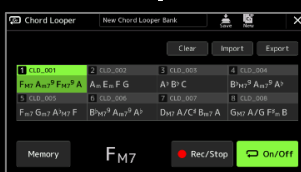

Chord Looper